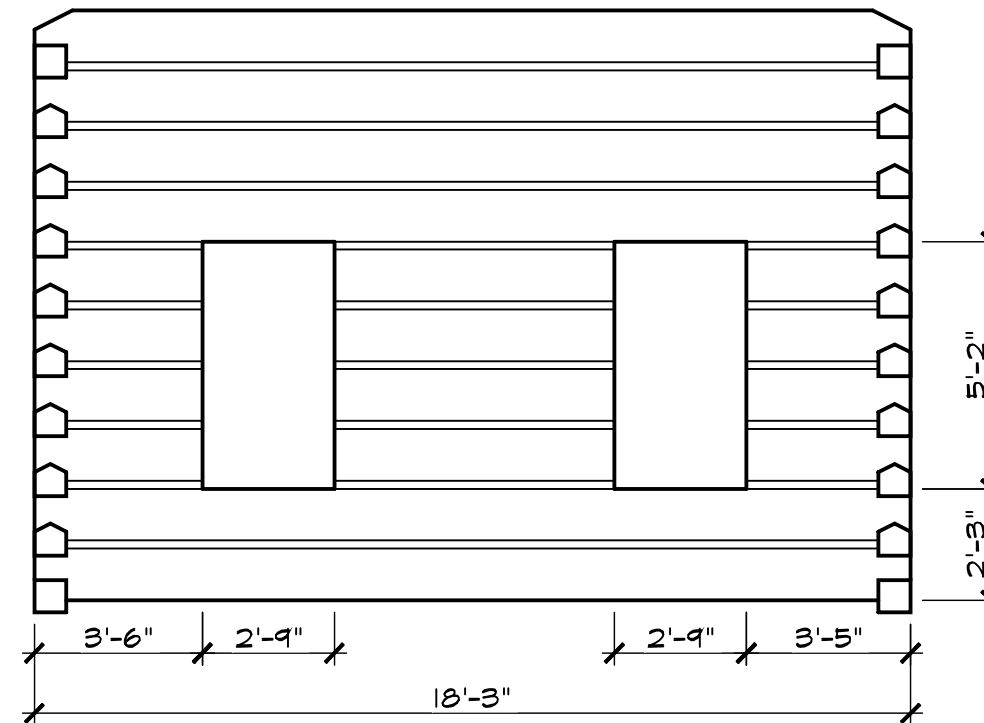

**BACK  
ELEVATION**  
NOT TO SCALE

**FRONT  
ELEVATION**  
NOT TO SCALE

18'x20' PORTAGE LAKE CABIN  
Antique American  
LOG CABINS

BARNEY GRUESER: OWNER  
7581 ANGEL RIDGE RD.  
ATHENS, OHIO 45701  
[www.antiqueamericanlogcabins.com](http://www.antiqueamericanlogcabins.com)  
(t) (740) 593-5882

**LEFT  
ELEVATION**  
NOT TO SCALE

**RIGHT  
ELEVATION**  
NOT TO SCALE

A2

18'x20' PORTAGE LAKE CABIN  
Antique American  
LOG CABINS

BARNEY GRUESER: OWNER  
7581 ANGEL RIDGE RD.  
ATHENS, OHIO 45701

[www.antiqueamericanlogcabins.com](http://www.antiqueamericanlogcabins.com)  
(t) (740) 593-5882