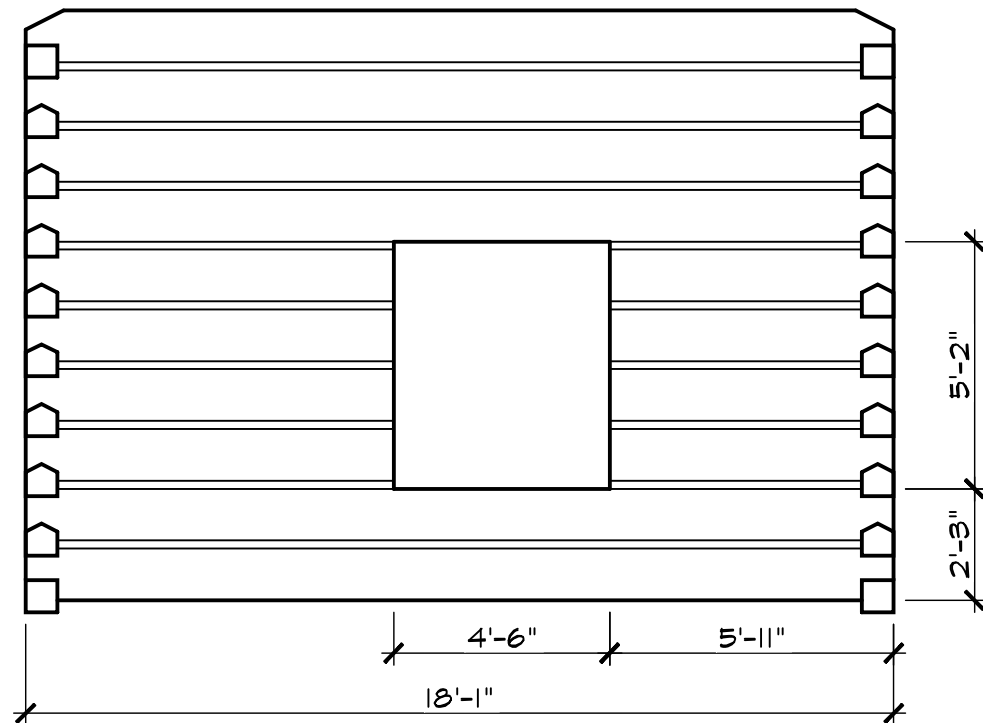

**BACK  
ELEVATION**  
NOT TO SCALE

**FRONT  
ELEVATION**  
NOT TO SCALE

18'x20' PORTAGE LAKE CABIN  
Antique American  
LOG CABINS

BARNEY GRUESER: OWNER  
7581 ANGEL RIDGE RD.  
ATHENS, OHIO 45701  
[www.antiqueamericanlogcabins.com](http://www.antiqueamericanlogcabins.com)  
(t) (740) 593-5882