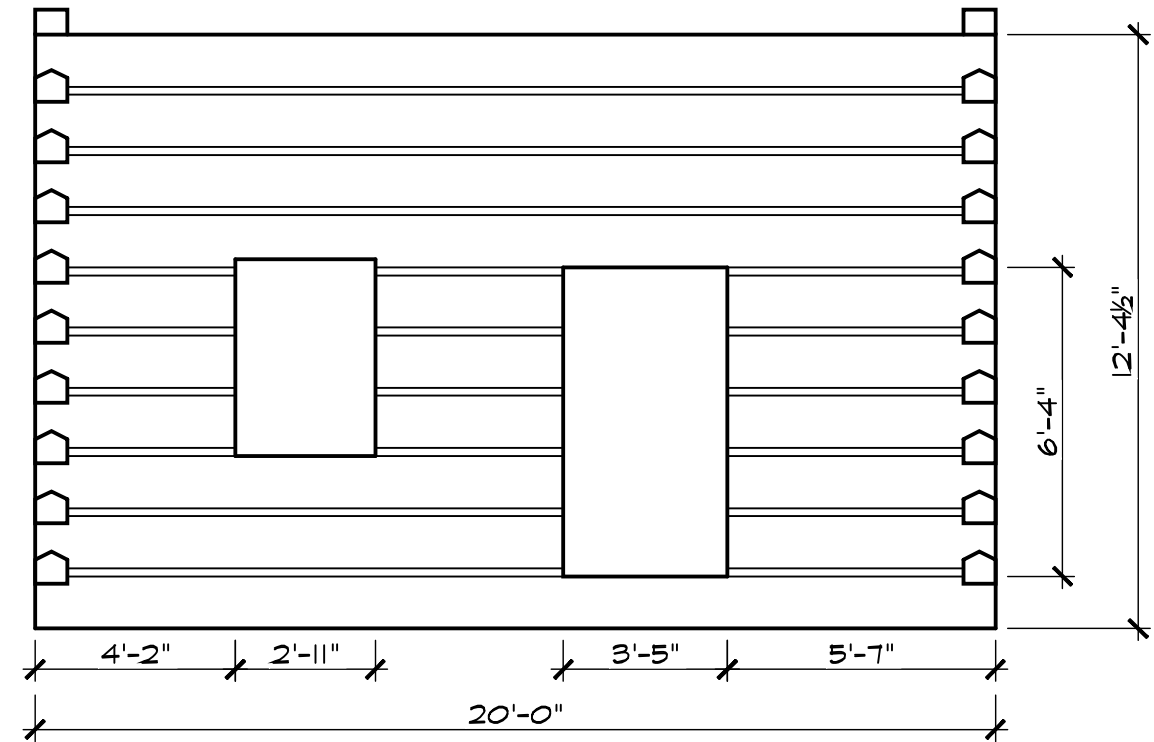

**BACK  
ELEVATION**  
NOT TO SCALE

**FRONT  
ELEVATION**  
NOT TO SCALE

18'x20' PORTAGE LAKE CABIN  
Antique American  
LOG CABINS

BARNEY GRUESER: OWNER  
7581 ANGEL RIDGE RD.  
ATHENS, OHIO 45701  
[www.antiqueamericanlogcabins.com](http://www.antiqueamericanlogcabins.com)  
(t) (740) 593-5882

**LEFT  
ELEVATION**  
NOT TO SCALE

**RIGHT  
ELEVATION**  
NOT TO SCALE

A2

18'x20' PORTAGE LAKE CABIN  
Antique American  
LOG CABINS

BARNEY GRUESER: OWNER  
7581 ANGEL RIDGE RD.  
ATHENS, OHIO 45701

[www.antiqueamericanlogcabins.com](http://www.antiqueamericanlogcabins.com)  
(t) (740) 593-5882